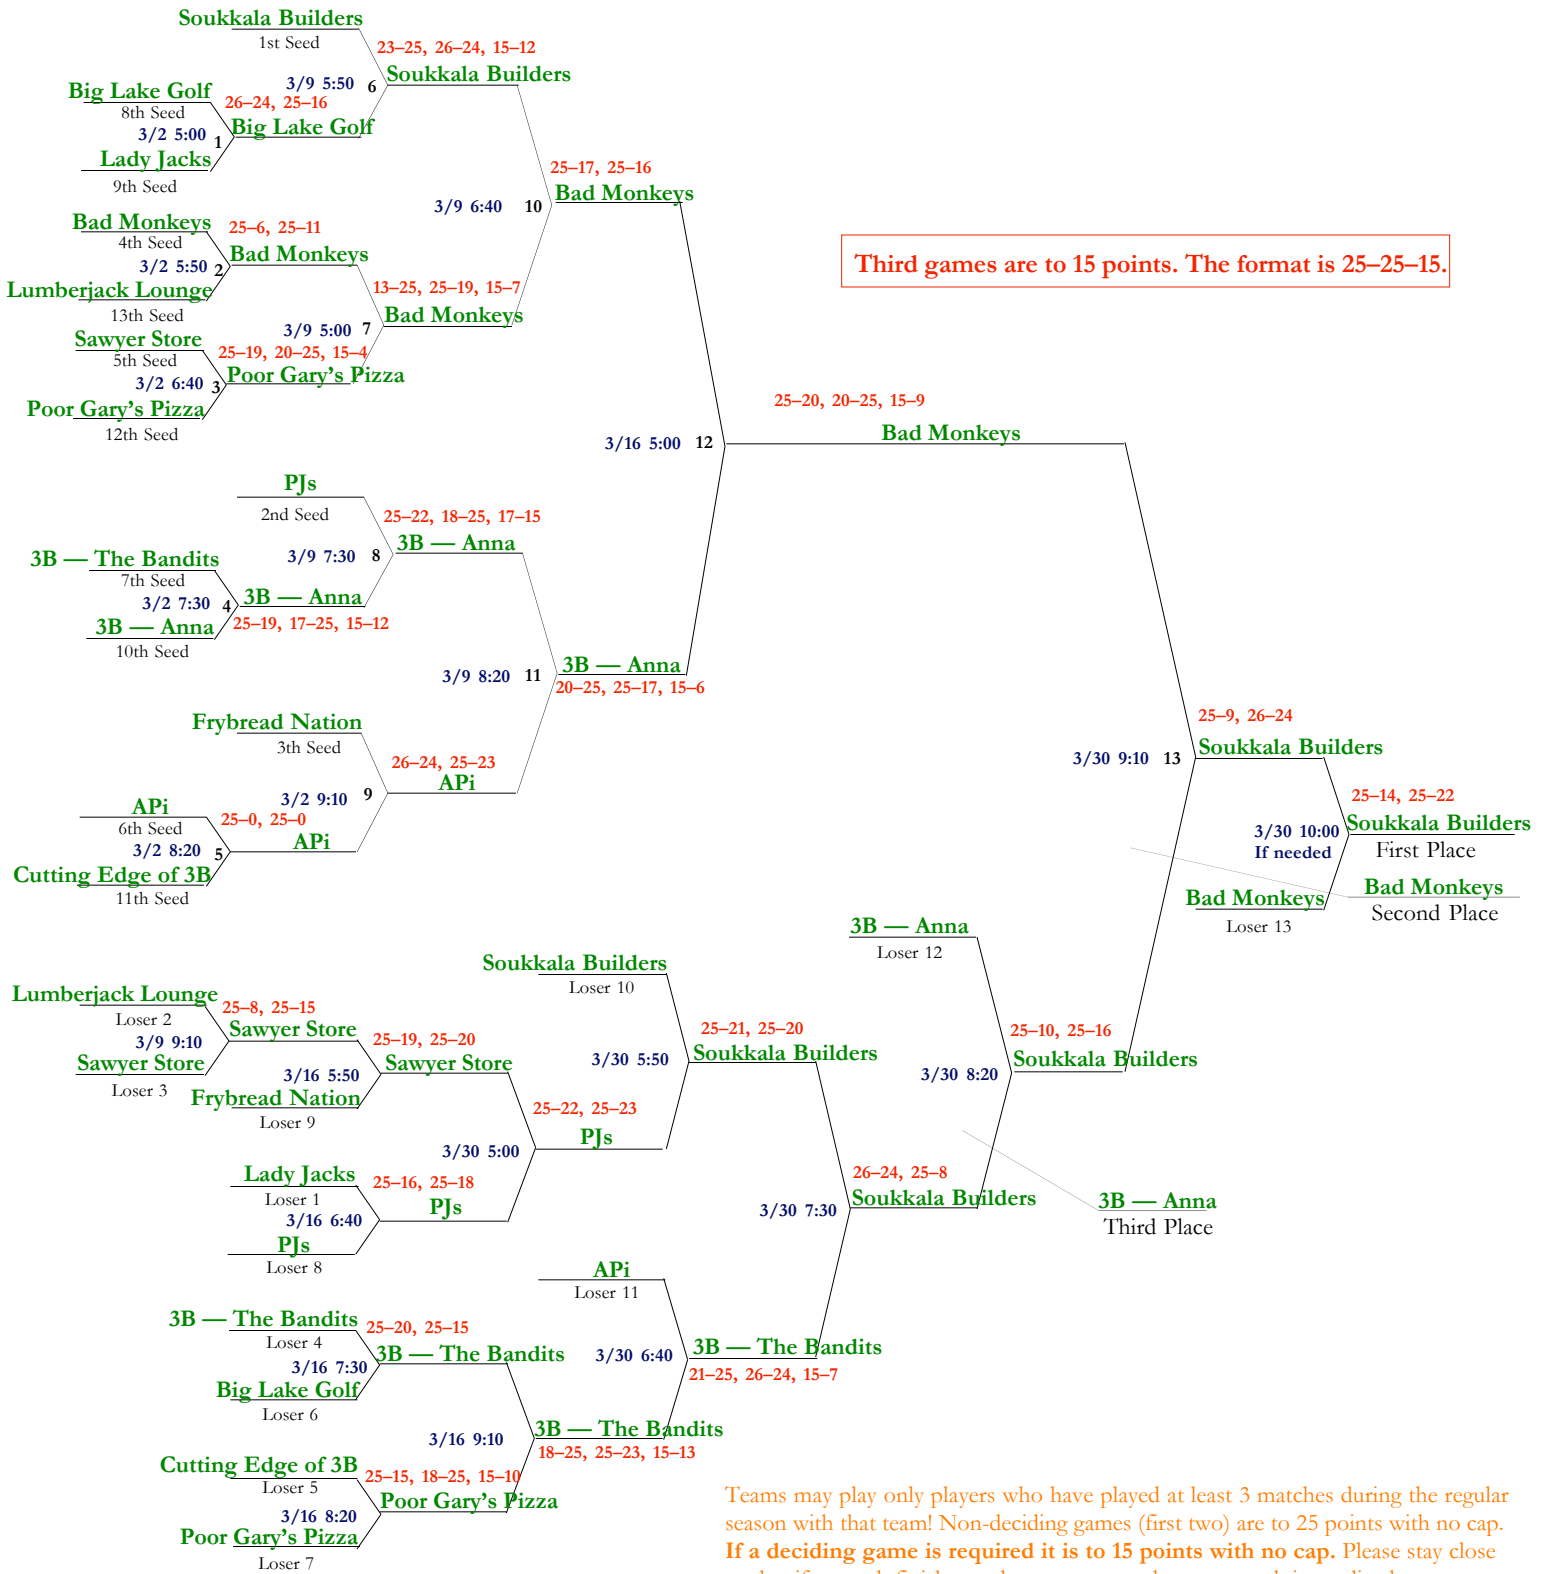

2007–08 Northland Volleyball Club Coed 6s Intermediate League Playoffs

Teams may play only players who have played at least 3 matches during the regular season with that team! Non-deciding games (first two) are to 25 points with no cap. **If a deciding game is required it is to 15 points with no cap.** Please stay close so that if a match finishes early, we can start the next match immediately.

Forfeit Schedule:

- Not ready to take the floor at start time — forfeit first game
- 15 minutes late — forfeit second game and match