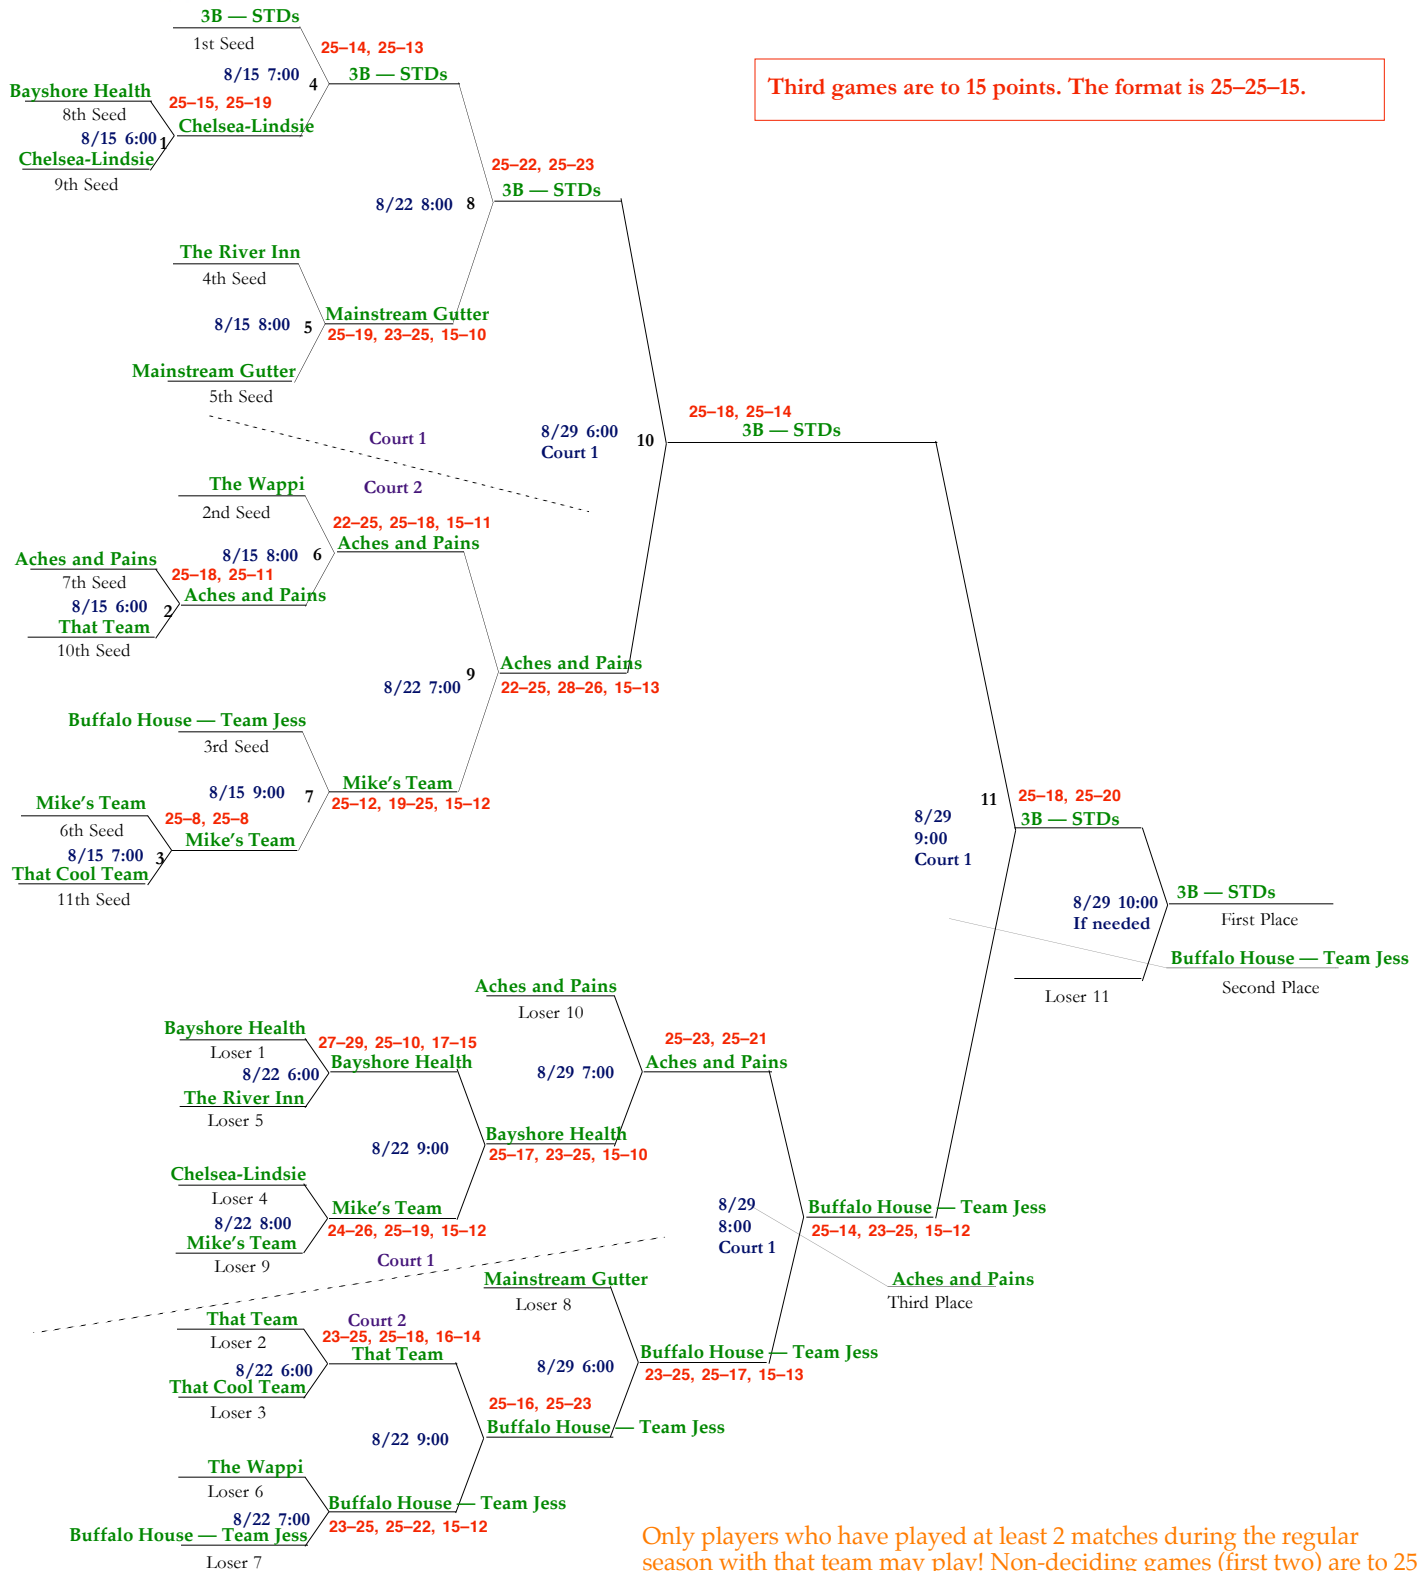

# 2007 Northland Volleyball Club Co-ed 4s League Playoffs

Only players who have played at least 2 matches during the regular season with that team may play! Non-deciding games (first two) are to 25 points with no cap. **If a deciding game is required it is to 15 points with no cap.** Please stay close so that if a match finishes early, we can start the next match immediately. Bring bug spray for the late matches!

**Forfeit Schedule:**  
 5 minutes late — forfeit first game  
 20 minutes late — forfeit second game and match